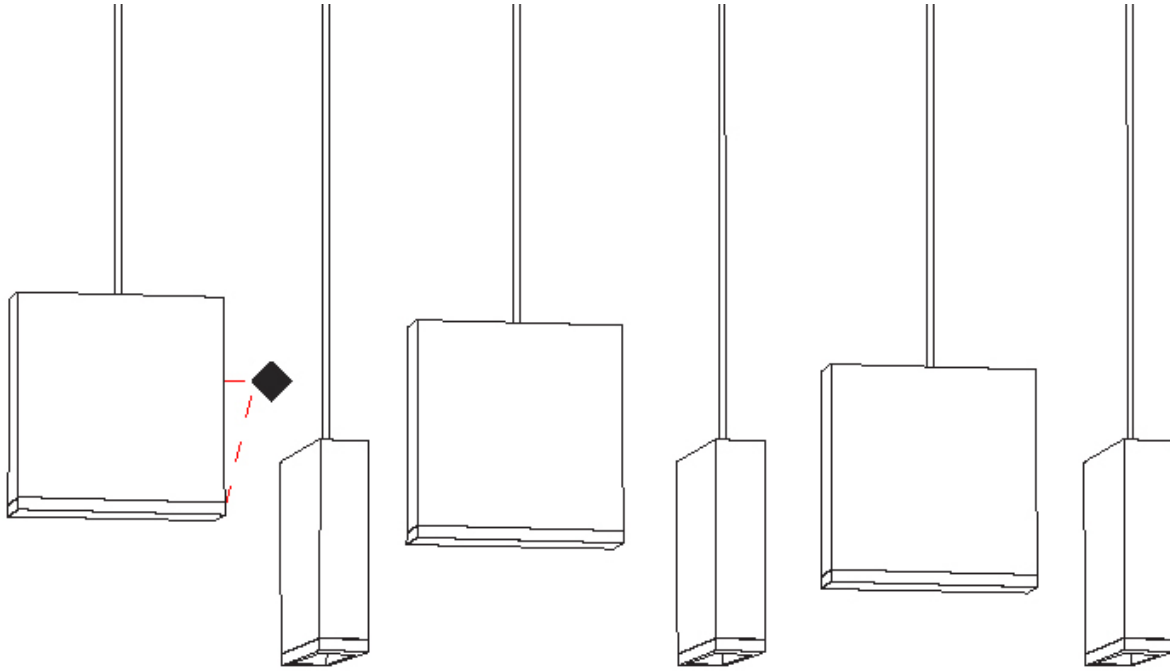

MATCH 6 LIGHT SUSPENSION

D101472-

PROJECT	_____
TYPE	_____
SPECIFIER	_____
QUANTITY	_____
DATE	_____